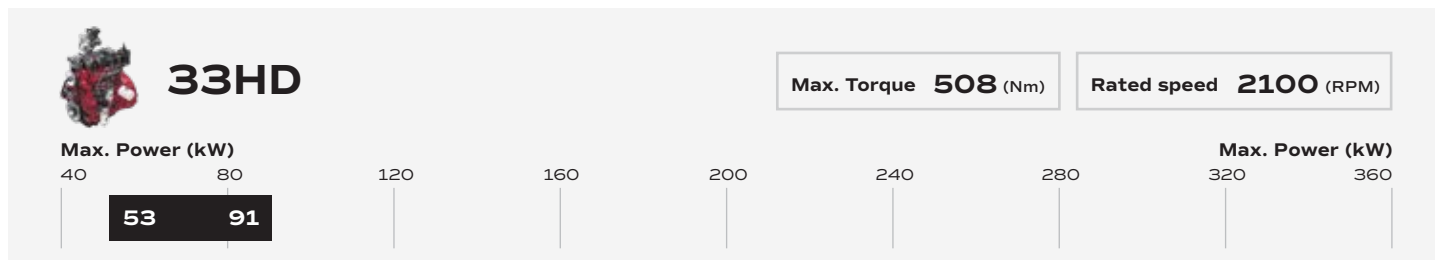

AGCO Power 2023 off-road engines

Emission levels: Tier 0,1,2,3,4F, Stage 5

CORE

Next-generation CORE engine platform delivers high performance and fuel economy. Designed with future fuels in mind.

HD

Robust heavy-duty engines for the toughest conditions.

84HD

Max. Torque **1750** (Nm)

Rated speed **1950-2100** (RPM)

Max. Power (kW)

98HD

Max. Torque **1920** (Nm)

Rated speed **1700-1900** (RPM)

Max. Power (kW)

MD

Reliable economical solution for the toughest conditions.

33MD

Max. Torque **363** (Nm)

Rated speed **2200** (RPM)

Max. Power (kW)

44MD

Max. Torque **560** (Nm)