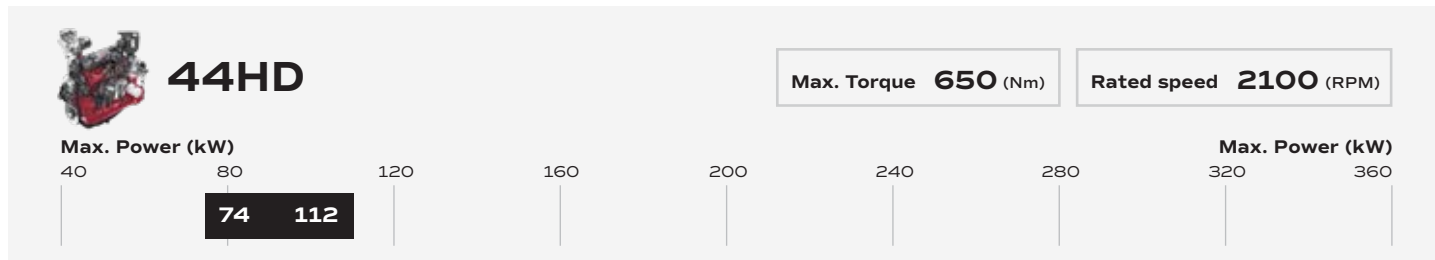

AGCO Power 2023 off-road engines

Emission levels: Tier 0,1,2,3,4F, Stage 5

CORE

Next-generation CORE engine platform delivers high performance and fuel economy. Designed with future fuels in mind.

HD

Robust heavy-duty engines for the toughest conditions.

84HD

Max. Torque **1750** (Nm)

Rated speed **1950-2100** (RPM)

Max. Power (kW)

98HD

Max. Torque **1920** (Nm)

Rated speed **1700-1900** (RPM)

Max. Power (kW)

MD

Reliable economical solution for the toughest conditions.

33MD

Max. Torque **363** (Nm)

Rated speed **2200** (RPM)

Max. Power (kW)

44MD

Max. Torque **560** (Nm)