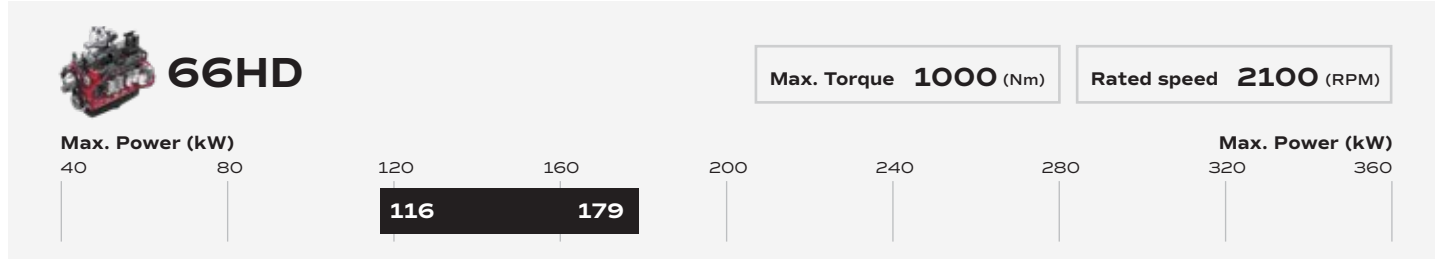

AGCO Power 2023 off-road engines

Emission levels: Tier 0,1,2,3,4F, Stage 5

CORE

Next-generation CORE engine platform delivers high performance and fuel economy. Designed with future fuels in mind.

HD

Robust heavy-duty engines for the toughest conditions.

84HD

Max. Torque **1750** (Nm)

Rated speed **1950-2100** (RPM)

Max. Power (kW)

98HD

Max. Torque **1920** (Nm)

Rated speed **1700-1900** (RPM)

Max. Power (kW)

MD

Reliable economical solution for the toughest conditions.

33MD

Max. Torque **363** (Nm)

Rated speed **2200** (RPM)

Max. Power (kW)

44MD

Max. Torque **560** (Nm)