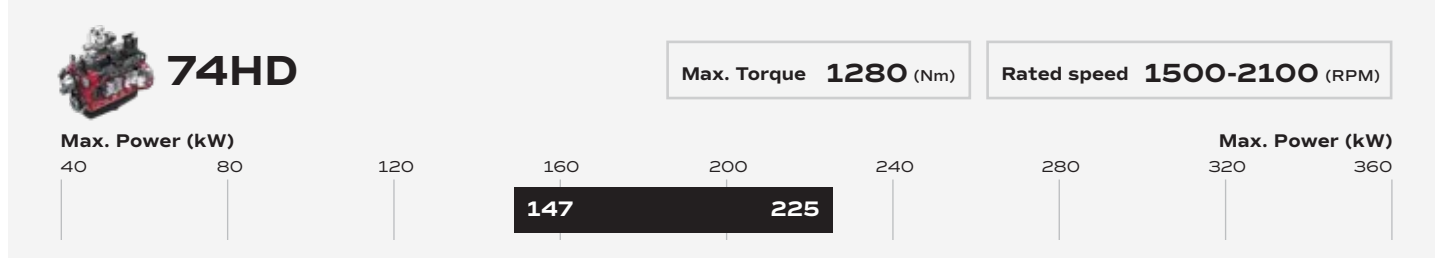

AGCO Power 2023 off-road engines

Emission levels: Tier 0,1,2,3,4F, Stage 5

CORE

Next-generation CORE engine platform delivers high performance and fuel economy. Designed with future fuels in mind.

HD

Robust heavy-duty engines for the toughest conditions.

84HD

Max. Torque **1750** (Nm)

Rated speed **1950-2100** (RPM)

Max. Power (kW)

98HD

Max. Torque **1920** (Nm)

Rated speed **1700-1900** (RPM)

Max. Power (kW)

MD

Reliable economical solution for the toughest conditions.

33MD

Max. Torque **363** (Nm)

Rated speed **2200** (RPM)

Max. Power (kW)

44MD

Max. Torque **560** (Nm)