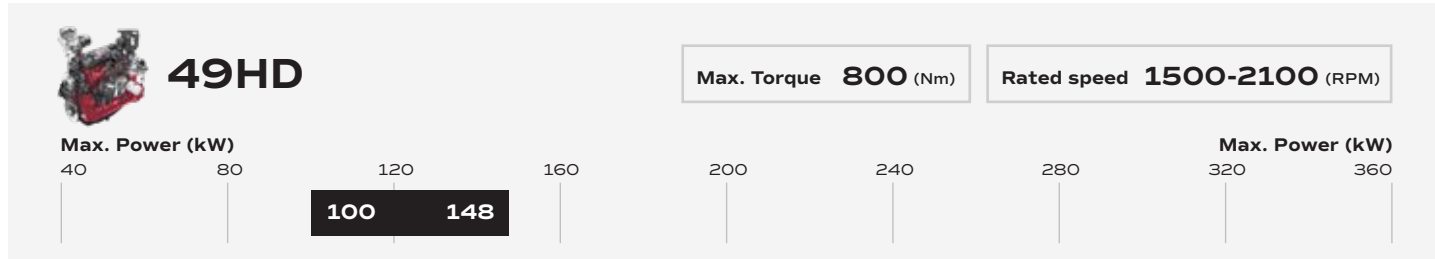

AGCO Power 2023 off-road engines

Emission levels: Tier 0,1,2,3,4F, Stage 5

CORE

Next-generation CORE engine platform delivers high performance and fuel economy. Designed with future fuels in mind.

HD

Robust heavy-duty engines for the toughest conditions.

84HD

Max. Torque **1750** (Nm)

Rated speed **1950-2100** (RPM)

Max. Power (kW)

98HD

Max. Torque **1920** (Nm)

Rated speed **1700-1900** (RPM)

Max. Power (kW)

MD

Reliable economical solution for the toughest conditions.

33MD

Max. Torque **363** (Nm)

Rated speed **2200** (RPM)

Max. Power (kW)

44MD

Max. Torque **560** (Nm)