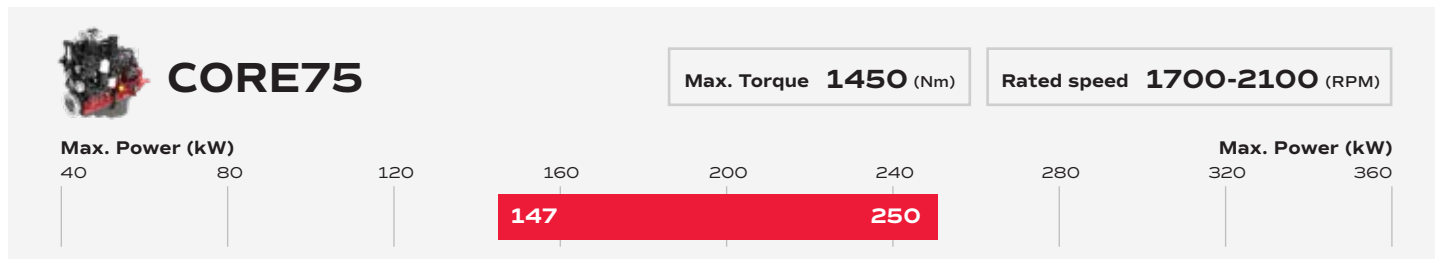

AGCO Power 2023 off-road engines

Emission levels: Tier 0,1,2,3,4F, Stage 5

CORE

Next-generation CORE engine platform delivers high performance and fuel economy. Designed with future fuels in mind.

HD

Robust heavy-duty engines for the toughest conditions.

84HD

Max. Torque **1750** (Nm)

Rated speed **1950-2100** (RPM)

Max. Power (kW)

98HD

Max. Torque **1920** (Nm)

Rated speed **1700-1900** (RPM)

Max. Power (kW)

MD

Reliable economical solution for the toughest conditions.

33MD

Max. Torque **363** (Nm)

Rated speed **2200** (RPM)

Max. Power (kW)

44MD

Max. Torque **560** (Nm)